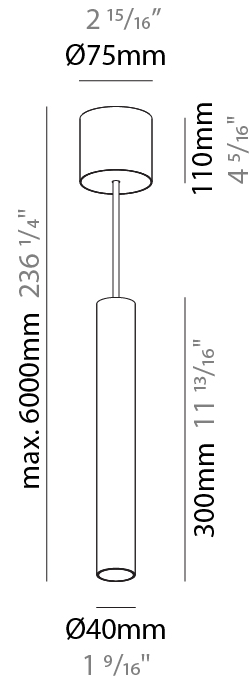

GENERAL

Series: Hangover
Subseries: Hangover Monopoint Surface Canopy
Brand: Prolicht
Division: Architectural
Mounting Type: Suspension
Mounting Location: Ceiling
Subcategory: Pendant

PHYSICAL

Shape: Cylinder
Diameter (mm): 40
Diameter (in): 1 9/16
Height (mm): 300
Height (in): 11 13/16
Max. Overall Height (mm): 2300
Max. Overall Height (in): 90 9/16
Light Distribution: Downlight
Diffuser: Shine Ring 0-6
Fixture Finish: SSR / BKV / CWI / CRY / HAB / LAG / UFT / ITA / RUA / RUR / MIC / FTG / MYG / TWT / LOD / PUS / FRO / FUP / KIA / POP / BLS / SPG / MEY / GOH / GUM / CHC / COM / ABZ / JAG / OBR / MOS / ROR
Fixture Material: Aluminum
Cable Details: 2000mm / 6000mmm Cable in White / Black / Orange / Red

ELECTRICAL

Lamp Type: LED (Zhaga Standard)
Input Wattage (W): 10.9
Total Output Wattage (W): 9
Dimming: Non-Dimmable
Driver Included: Yes
Driver Location: Integrated
Driver Type: Constant Current
Driver Class: Class 2
Input Voltage (V): 120
Constant Current (MA): 500
Upon Request: Remote: 0-10Vdc dimming / Phase dimming 120Vac

LED

Number of LEDs: 1
Color Temperature (°K): 2700 / 3000 / 4000
Max. Delivered Lumen (lm): 842
CRI: >90 CRI
Efficiency (%): 86
Lamp Life (hrs): 50000
Upon Request: ***3500K available in minimum quantities (larger quantities upon request)

OPTICAL

Reflector°: 40 / 50

RATINGS AND CERTIFICATIONS

Certified By: Certified for North American Standards
IP rating: IP20