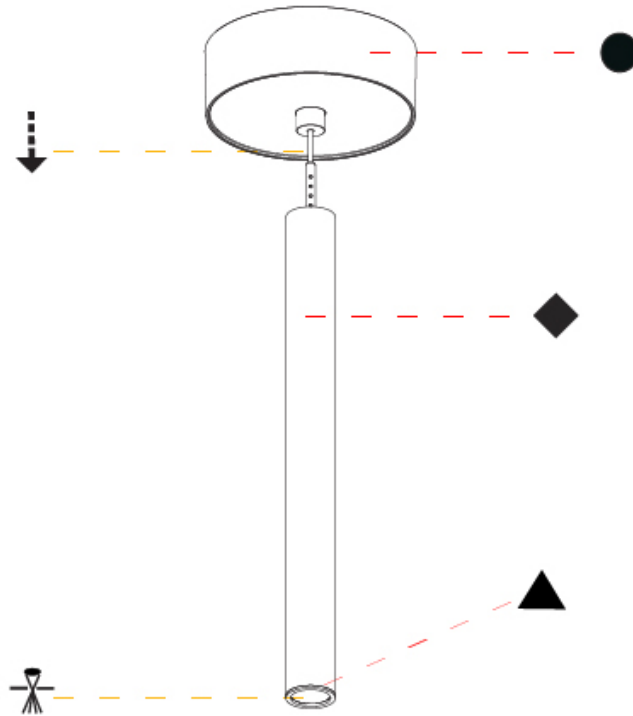

Shape: Cylinder
 Diameter (mm): 28
 Diameter (in): 1 1/8
 Height (mm): 300
 Height (in): 11 13/16
 Max. Overall Height (mm): 2300
 Max. Overall Height (in): 90 7/16
 Light Distribution: Downlight
 Weight (kg): 0.63
 Weight (lbs): 1.39
 Diffuser: Shine Ring - Opal / Yellow / Orange / Red / Blue / Green
 Fixture Finish: SSR / BKV / CWI / CRY / HAB / LAG / UFT / ITA / RUA / RUR / MIC / FTG / MYG / TWT / LOD / PUS / FRO / FUP / KIA / POP / BLS / SPG / MEY / GOH / GUM / CHC / COM / ABZ / JAG / OBR / MOS / ROR
 Fixture Material: Aluminum
 Cable Details: 2000mm or 4000mm Black Cable

OPTICAL

Optic°: 24 / 32 / 58

RATINGS AND CERTIFICATIONS

Certified By: Certified for North American Standards
 IP rating: IP20

HANGOVER PLUG SHINE MONOPOINT SURFACE CANOPY SUSPENSION

A30848-

PROJECT
TYPE
SPECIFIER
QUANTITY
DATE