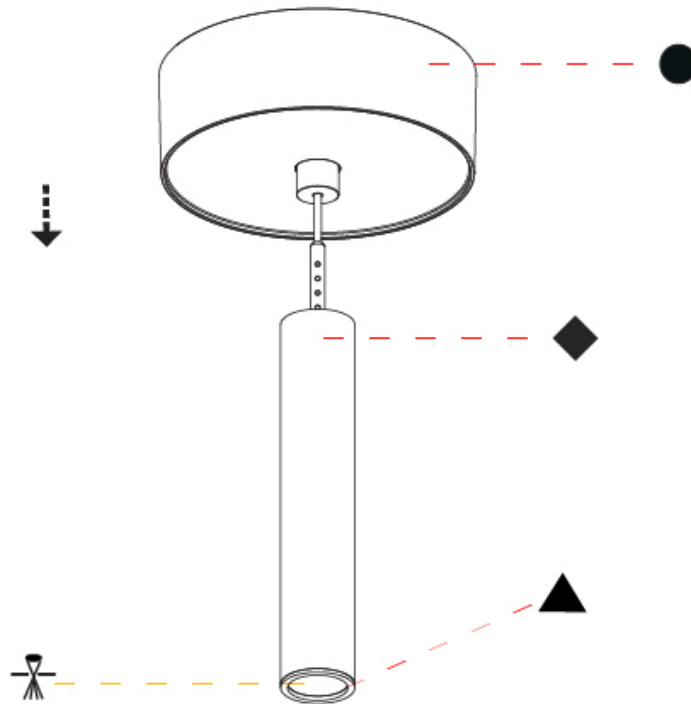

Shape: Cylinder
 Diameter (mm): 28
 Diameter (in): 1 1/8
 Height (mm): 150
 Height (in): 11 13/16
 Max. Overall Height (mm): 2150
 Max. Overall Height (in): 84 5/8
 Light Distribution: Downlight
 Weight (kg): 0.422
 Weight (lbs): 0.93
 Diffuser: Shine Ring - Opal / Yellow / Orange / Red / Blue / Green
 Fixture Finish: SSR / BKV / CWI / CRY / HAB / LAG / UFT / ITA / RUA / RUR / MIC / FTG / MYG / TWT / LOD / PUS / FRO / FUP / KIA / POP / BLS / SPG / MEY / GOH / GUM / CHC / COM / ABZ / JAG / OBR / MOS / ROR
 Fixture Material: Aluminum
 Cable Details: 2000mm or 4000mm Cable - Color 01 to 10

OPTICAL

Optic°: 24 / 32 / 58

RATINGS AND CERTIFICATIONS

Certified By: Certified for North American Standards
 IP rating: IP20

HANGOVER PLUG SHINE MONOPOINT SURFACE CANOPY SUSPENSION

A30847-

PROJECT
TYPE
SPECIFIER
QUANTITY
DATE

Shape: Cylinder
 Diameter (mm): 28
 Diameter (in): 1 1/8
 Height (mm): 300
 Height (in): 11 13/16
 Max. Overall Height (mm): 2300
 Max. Overall Height (in): 90 7/16
 Light Distribution: Downlight
 Weight (kg): 0.63
 Weight (lbs): 1.39
 Diffuser: Shine Ring - Opal / Yellow / Orange / Red / Blue / Green
 Fixture Finish: SSR / BKV / CWI / CRY / HAB / LAG / UFT / ITA / RUA / RUR / MIC / FTG / MYG / TWT / LOD / PUS / FRO / FUP / KIA / POP / BLS / SPG / MEY / GOH / GUM / CHC / COM / ABZ / JAG / OBR / MOS / ROR
 Fixture Material: Aluminum
 Cable Details: 2000mm or 4000mm Black Cable