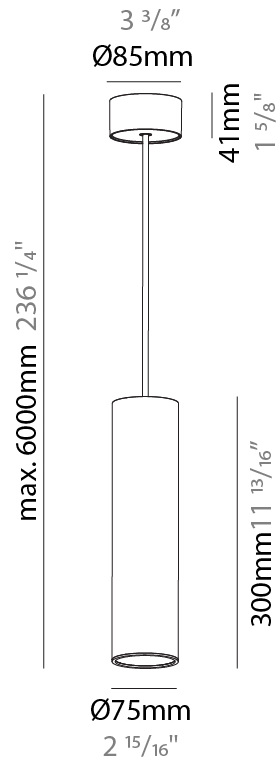

GENERAL

Series: Hangover
Subseries: Hangover Monopoint Surface Canopy
Brand: Prolicht
Division: Architectural
Mounting Type: Suspension
Mounting Location: Ceiling
Subcategory: Pendant

PHYSICAL

Shape: Cylinder
Diameter (mm): 75
Diameter (in): 2 ¹⁵/₁₆
Height (mm): 300
Height (in): 11 ¹³/₁₆
Max. Overall Height (mm): 2300
Max. Overall Height (in): 90 ⁹/₁₆
Light Distribution: Direct / Indirect
Diffuser: Shine Ring 0-6
Fixture Finish: SSR / BKV / CWI / CRY / HAB / LAG / UFT / ITA / RUA / RUR / MIC / FTG / MYG / TWT / LOD / PUS / FRO / FUP / KIA / POP / BLS / SPG / MEY / GOH / GUM / CHC / COM / ABZ / JAG / OBR / MOS / ROR
Fixture Material: Aluminum
Cable Details: 2000mm / 6000mm Cable in White / Black / Orange / Red

ELECTRICAL

Lamp Type: LED (Zhaga Standard)
Input Wattage (W): 20.8
Total Output Wattage (W): 19
Dimming: Tri-Mode (Non-Dimming and Phase Dimming (120Vac only) and 0-10V Dimming)
Driver Included: Yes
Driver Location: External
Driver Type: Constant Current - Universal
Driver Class: Class 2
Housing: ENCP3
Input Voltage (V): 120 - 277
Constant Current (MA): 500

LED

Number of LEDs: 2
Color Temperature (°K): 2700 / 3000 / 4000
Max. Delivered Lumen (lm): 1821
CRI: >90 CRI
Efficiency (%): 86
Lamp Life (hrs): 50000

OPTICAL

Reflector°: 18 / 36 / 52

RATINGS AND CERTIFICATIONS

Certified By: Certified for North American Standards
IP rating: IP20