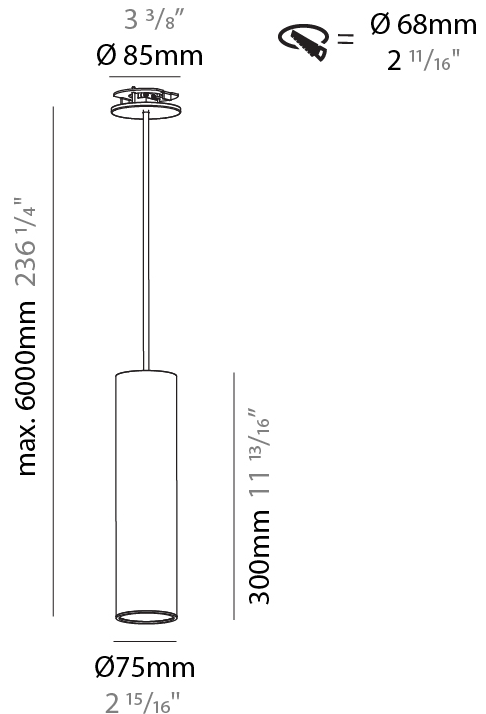

PHYSICAL

Shape: Cylinder
Diameter (mm): 75
Diameter (in): 2 ¹⁵/₁₆
Height (mm): 300
Height (in): 11 ¹³/₁₆
Max. Overall Height (mm): 2300
Max. Overall Height (in): 90 ⁹/₁₆
Light Distribution: Direct / Indirect / Downlight
Diffuser: Shine Ring 0-6
Fixture Finish: SSR / BKV / CWI / CRY / HAB / LAG / UFT / ITA / RUA / RUR / MIC / FTG / MYG / TWT / LOD / PUS / FRO / FUP / KIA / POP / BLS / SPG / MEY / GOH / GUM / CHC / COM / ABZ / JAG / OBR / MOS / ROR
Fixture Material: Aluminum
Cable Details: 2000mm / 6000mm Cable in White / Black / Orange / Red
Cut-out Measurements: 68mm / 2 11/16"

ELECTRICAL

Lamp Type: LED (Zhaga Standard)
Input Wattage (W): 10.9
Total Output Wattage (W): 9
Dimming: Tri-Mode (Non-Dimming and Phase Dimming (120Vac only) and 0-10V Dimming)
Driver Included: Yes
Driver Location: External
Driver Type: Constant Current - Universal
Driver Class: Class 2
Housing: ENCP3 w/Quick Connect
Input Voltage (V): 120 - 277
Constant Current (MA): 500

LED

Number of LEDs: 1
Color Temperature (°K): 2700 / 3000 / 4000
Max. Delivered Lumen (lm): 923
CRI: >90 CRI
Lamp Life (hrs): 50000
Upon Request: ***3500K available in minimum quantities (larger quantities upon request)

OPTICAL

Reflector: 18 / 36 / 52

RATINGS AND CERTIFICATIONS

Certified By: Certified for North American Standards
IP rating: IP20