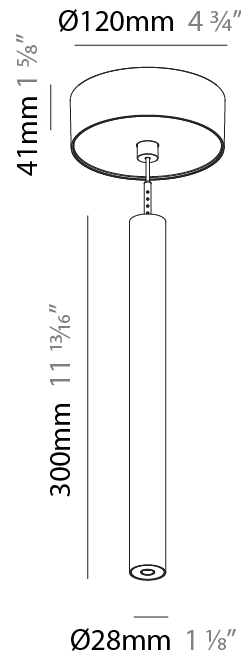

PHYSICAL

Shape: Cylinder
Diameter (mm): 28
Diameter (in): 1 1/8
Height (mm): 300
Height (in): 11 13/16
Max. Overall Height (mm): 2300
Max. Overall Height (in): 90 3/16
Light Distribution: Downlight
Weight (kg): 0.75
Weight (lbs): 1.65
Fixture Finish: SSR / BKV / CWI / CRY / HAB / LAG / UFT / ITA / RUA / RUR / MIC / FTG / MYG / TWT / LOD / PUS / FRO / FUP / KIA / POP / BLS / SPG / MEY / GOH / GUM / CHC / COM / ABZ / JAG / OBR / MOS / ROR
Fixture Material: Aluminum
Cable Details: 2000mm or 4000mm Black Cable

ELECTRICAL

Lamp Type: LED (Zhaga Standard)
Input Wattage (W): 6.6
Total Output Wattage (W): 6
Dimming: Tri-Mode (Non-Dimming and Phase Dimming (120Vac only) and 0-10V Dimming)
Driver Included: Yes
Driver Location: External
Driver Type: Integral LED Driver - Universal
Driver Class: Class 2
Housing: ENCP3 w/quick connect
Input Voltage (V): 120 - 277
Constant Current (MA): 500

LED

Number of LEDs: 1
Color Temperature (°K): 2700 / 3000 / 4000
Max. Delivered Lumen (lm): 330 / 360 / 380
CRI: >90 CRI
Efficiency (%): 86
Lamp Life (hrs): 50000
Upon Request: ***3500K available in minimum quantities (larger quantities upon request)

OPTICAL

Optic°: 24 / 32 / 34 / 55 / 58

RATINGS AND CERTIFICATIONS

Certified By: Certified for North American Standards
IP rating: IP20