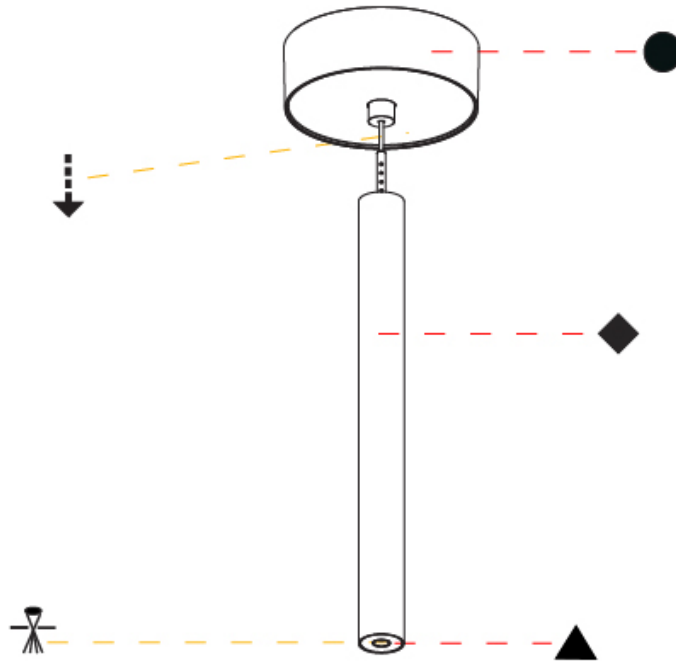

Shape: Cylinder
 Diameter (mm): 28
 Diameter (in): 1 1/8
 Height (mm): 300
 Height (in): 11 13/16
 Max. Overall Height (mm): 2300
 Max. Overall Height (in): 90 3/16
 Light Distribution: Downlight
 Weight (kg): 0.75
 Weight (lbs): 1.65
 Fixture Finish: SSR / BKV / CWI / CRY / HAB / LAG / UFT / ITA / RUA / RUR / MIC / FTG / MYG / TWT / LOD / PUS / FRO / FUP / KIA / POP / BLS / SPG / MEY / GOH / GUM / CHC / COM / ABZ / JAG / OBR / MOS / ROR
 Fixture Material: Aluminum
 Cable Details: 2000mm or 4000mm Black Cable

OPTICAL

Optic°: 24 / 32 / 34 / 55 / 58

RATINGS AND CERTIFICATIONS

Certified By: Certified for North American Standards
 IP rating: IP20

HANGOVER PLUG MONOPOINT SURFACE CANOPY SUSPENSION

A30845-

PROJECT
TYPE
SPECIFIER
QUANTITY
DATE